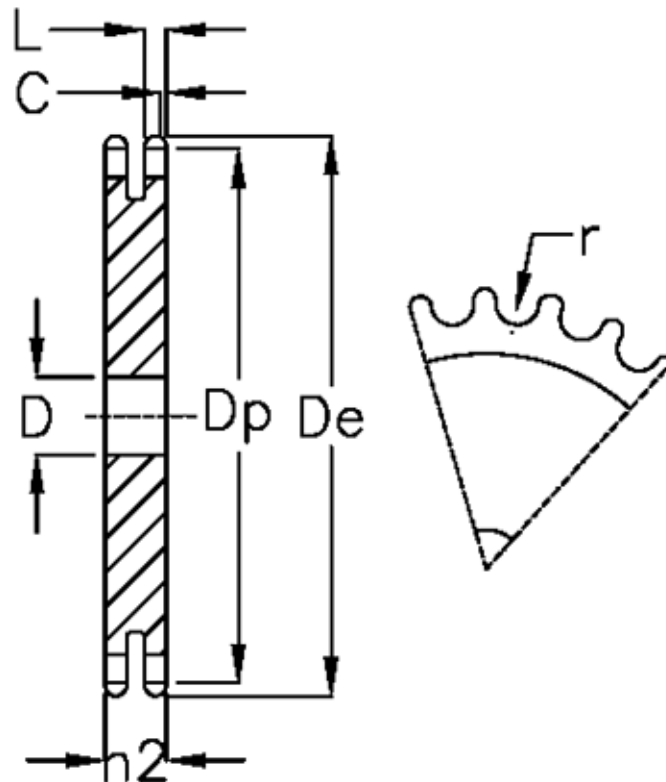

Article number: 616022003052

Description: Plate wheel 06 B-2 Z=52 duplex

## Measures

C	= 1
D	= 16
De	= 161.8
Dp	= 157.75
For chain size	= 3/8 x 7/32
For chain type	= 06 B-2
h2	= 5.3
L	= 5.2

Number of teeth	= 52
r	= 6.35